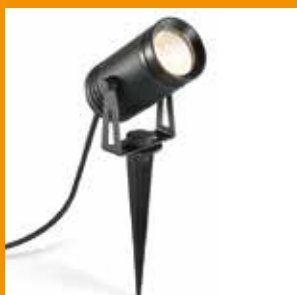

# SPOT LIGHTS

---

40

**PIER**  
EXTRA SMALL

42

**PIER**  
SMALL

42

**PIER**  
MEDIUM