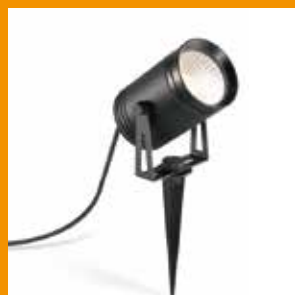

# SPOT LIGHTS

---

40

**PIER**  
EXTRA SMALL

42

**PIER**  
SMALL

42

**PIER**  
MEDIUM