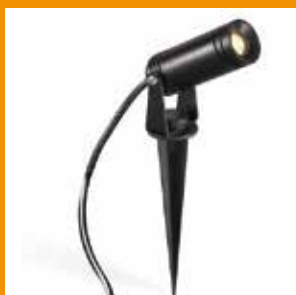

# SPOT LIGHTS

---

40

**PIER**  
EXTRA SMALL

42

**PIER**  
SMALL

42

**PIER**  
MEDIUM